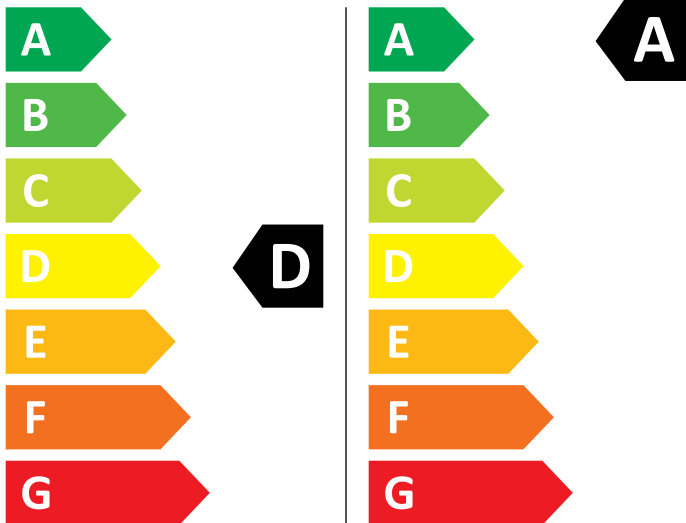

# ENERG

AEG

LWR851650 914611305

307 kWh/100

51 kWh/100

6,0 kg

10,0 kg

75 L