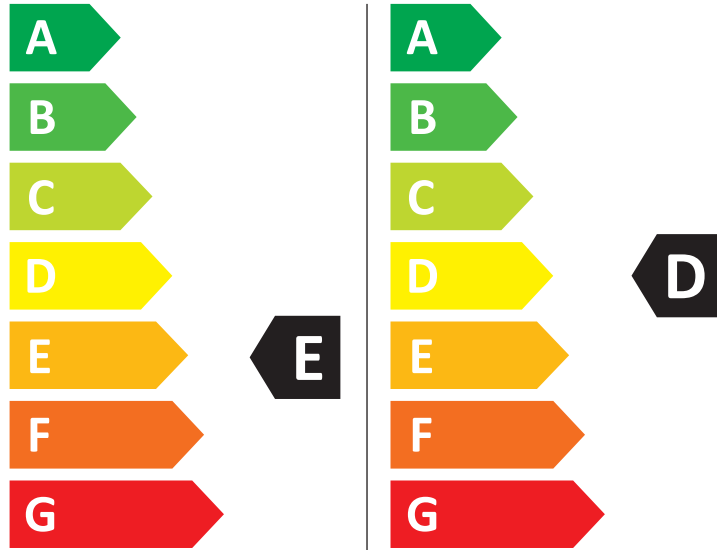

ENERG

SAMSUNG

WD70T4046EE

🚰 267 kWh/100🔄

💧 69 kWh/100🔄

4,0 kg  7,0 kg

70 L  45 L

6:32  3:28

A**B**CDEFG

72 dB 
A**B**CD

2019/2014