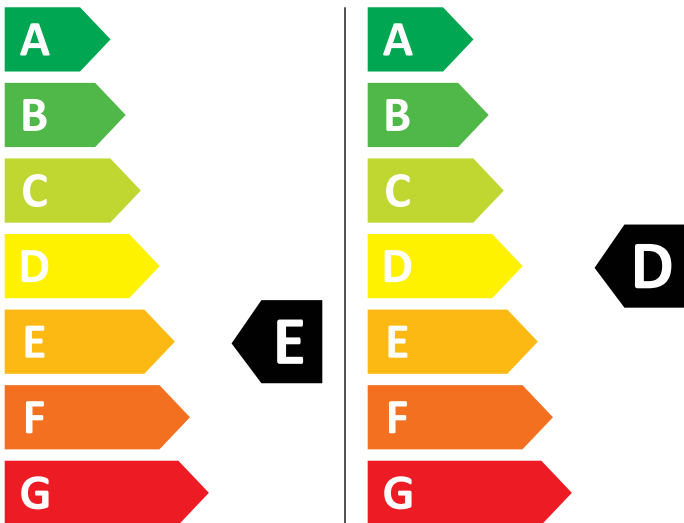

# ENERG

Electrolux

EW7W368SI 914606408

💧 266 kWh/100

💧 73 kWh/100

4,0 kg

8,0 kg

60 L